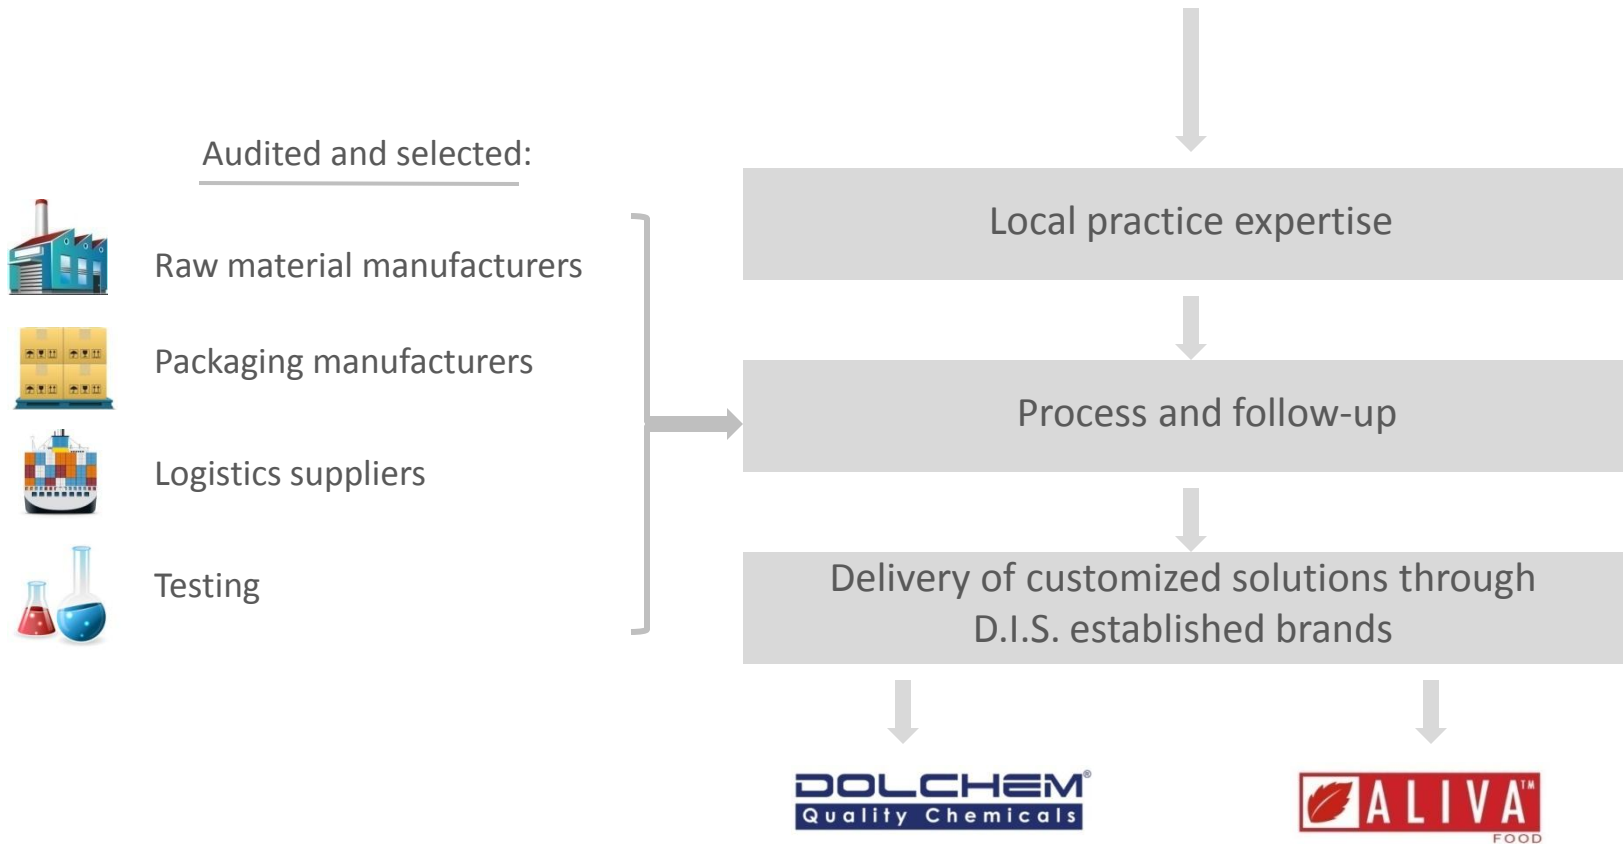

D.I.S. COMPANY LIMITED

PROFILE

- D.I.S. Company Limited (D.I.S.) is a privately-owned company founded in Toronto, Canada in 1999.
- The company supplies ingredients and raw materials servicing the food, paint, coating and disinfestations industries.
- In 2003, the creation of DOLCHEM® brand has helped D.I.S. to distinguish itself in the market with a brand recognized for its high quality and good value.
- The multilingual D.I.S. team is made up of individuals from different cultural and professional backgrounds to better serve clients around the world.

PHILOSOPHY

D.I.S. creates value for its partners.

KNOW-HOW

D.I.S. process includes setting standards and implementing strategic procedures:

SERVICES AND SOLUTIONS

- Tailored and good quality packaging
- Competitive quality to price ratio
- Consistency of supply
- Traceability
- On time delivery

Did you know?
D.I.S. offers consolidated shipments to small and medium enterprises (SME).

PRODUCTS AND BRANDS

D.I.S. products are marketed under the brands DOLCHEM® and ALIVA™.

offers a wide range of :

- **food additives** used in soft drinks and beverages, baked and confectionery products, pastries, dairy products, chocolate and ice creams.
- **disinfestations and sanitary chemicals** used in personal care and cosmetic products, swimming pools, and insecticides.
- **painting and coating chemicals** for home painting, road marking, concrete and construction, and surface finishing.